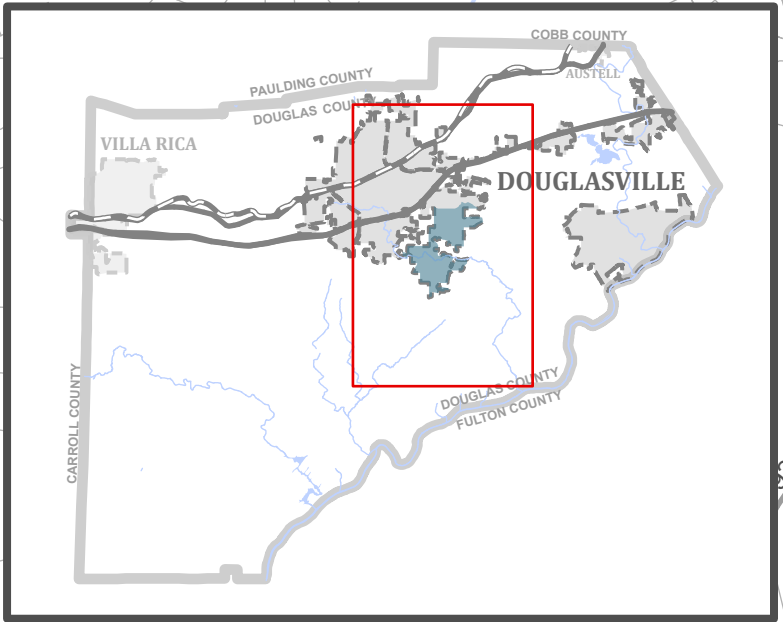

**Ward 4**  
 Councilmember  
 Chris "Coach" Watts  
**City of Douglasville**  
 GEORGIA  
 Rochelle Robinson, Mayor

This map was created by Suburban Consulting Engineers which makes no warranties with respect to accuracy and completeness of the information on this map. It is provided "as-is".