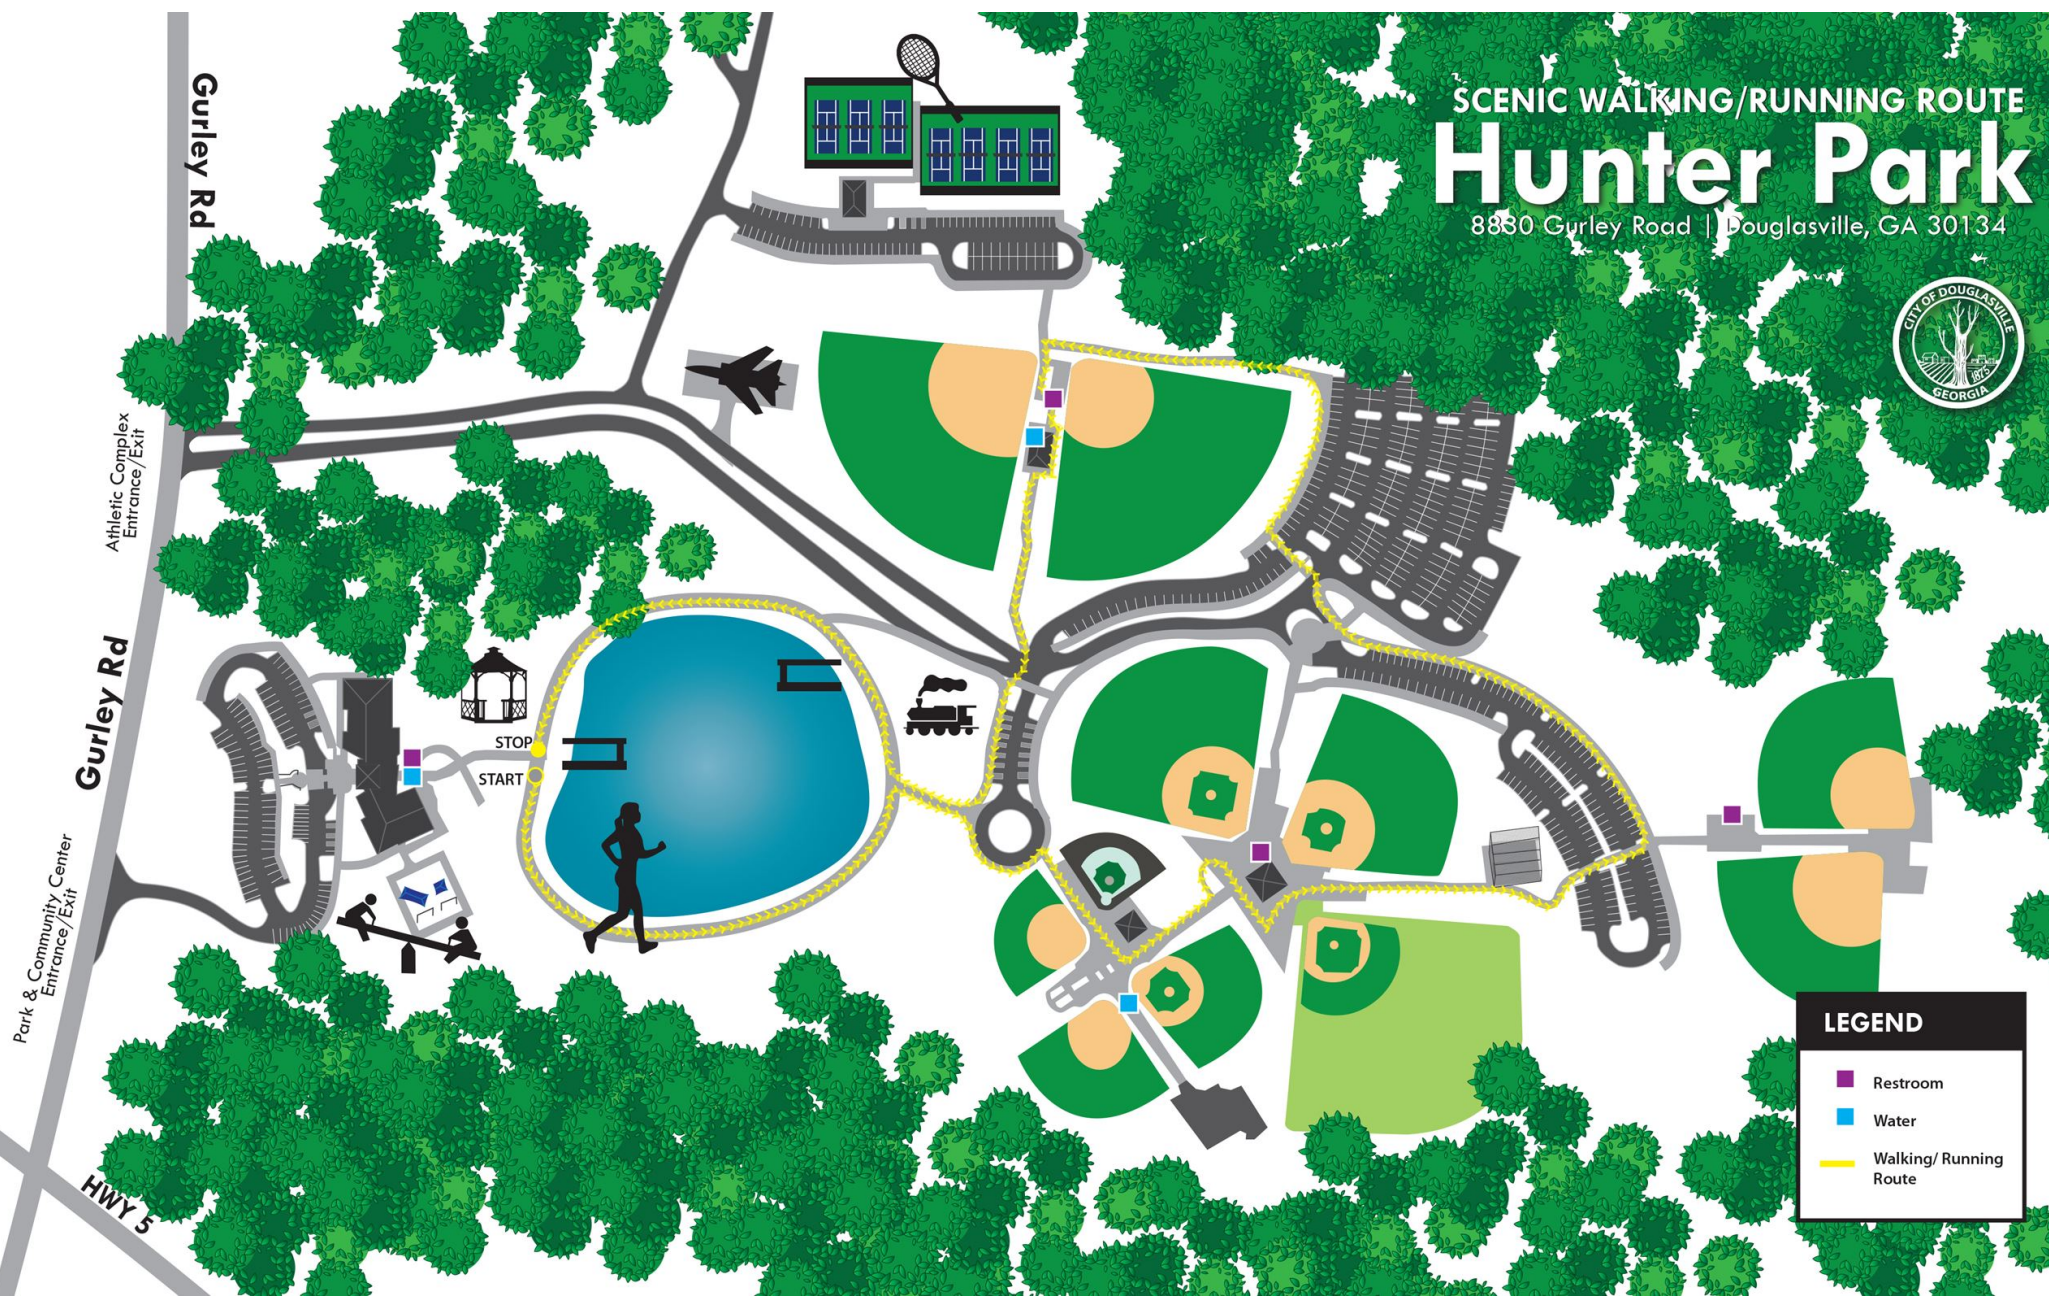

SCENIC WALKING/RUNNING ROUTE
Hunter Park
8880 Gurley Road | Douglasville, GA 30134

LEGEND

- Restroom
- Water
- Walking/ Running Route

Gurley Rd
Athletic Complex Entrance/Exit
Park & Community Center Entrance/Exit
HWY 5